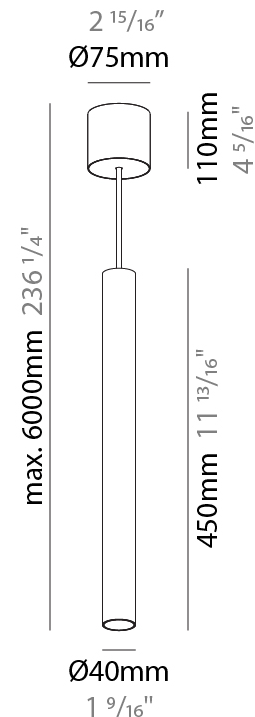

GENERAL

Series: Hangover
Subseries: Hangover Monopoint Surface Canopy
Brand: Prolicht
Division: Architectural
Mounting Type: Suspension
Mounting Location: Ceiling
Subcategory: Pendant

PHYSICAL

Shape: Cylinder
Diameter (mm): 40
Diameter (in): 1 9/16
Height (mm): 450
Height (in): 17 13/16
Max. Overall Height (mm): 2450
Max. Overall Height (in): 96 7/16
Light Distribution: Downlight
Diffuser: Shine Ring 0-6
Fixture Finish: SSR / BKV / CWI / CRY / HAB / LAG / UFT / ITA / RUA / RUR / MIC / FTG / MYG / TWT / LOD / PUS / FRO / FUP / KIA / POP / BLS / SPG / MEY / GOH / GUM / CHC / COM / ABZ / JAG / OBR / MOS / ROR
Fixture Material: Aluminum
Cable Details: 2000mm / 6000mm Cable in White / Black / Orange / Red

ELECTRICAL

Lamp Type: LED (Zhaga Standard)
Input Wattage (W): 10.9
Total Output Wattage (W): 9
Dimming: Non-Dimmable
Driver Included: Yes
Driver Location: Integrated
Driver Type: Constant Current
Driver Class: Class 2
Housing: ENCP3
Input Voltage (V): 120
Constant Current (mA): 500
Upon Request: Remote: 0-10Vdc dimming / Phase dimming 120Vac

LED

Number of LEDs: 1
Color Temperature (°K): 2700 / 3000 / 4000
Max. Delivered Lumen (lm): 842
CRI: >90 CRI
Efficiency (%): 86
Lamp Life (hrs): 50000
Upon Request: ***3500K available in minimum quantities (larger quantities upon request)

OPTICAL

Reflector: 40 / 50

RATINGS AND CERTIFICATIONS

Certified By: Certified for North American Standards
IP rating: IP20